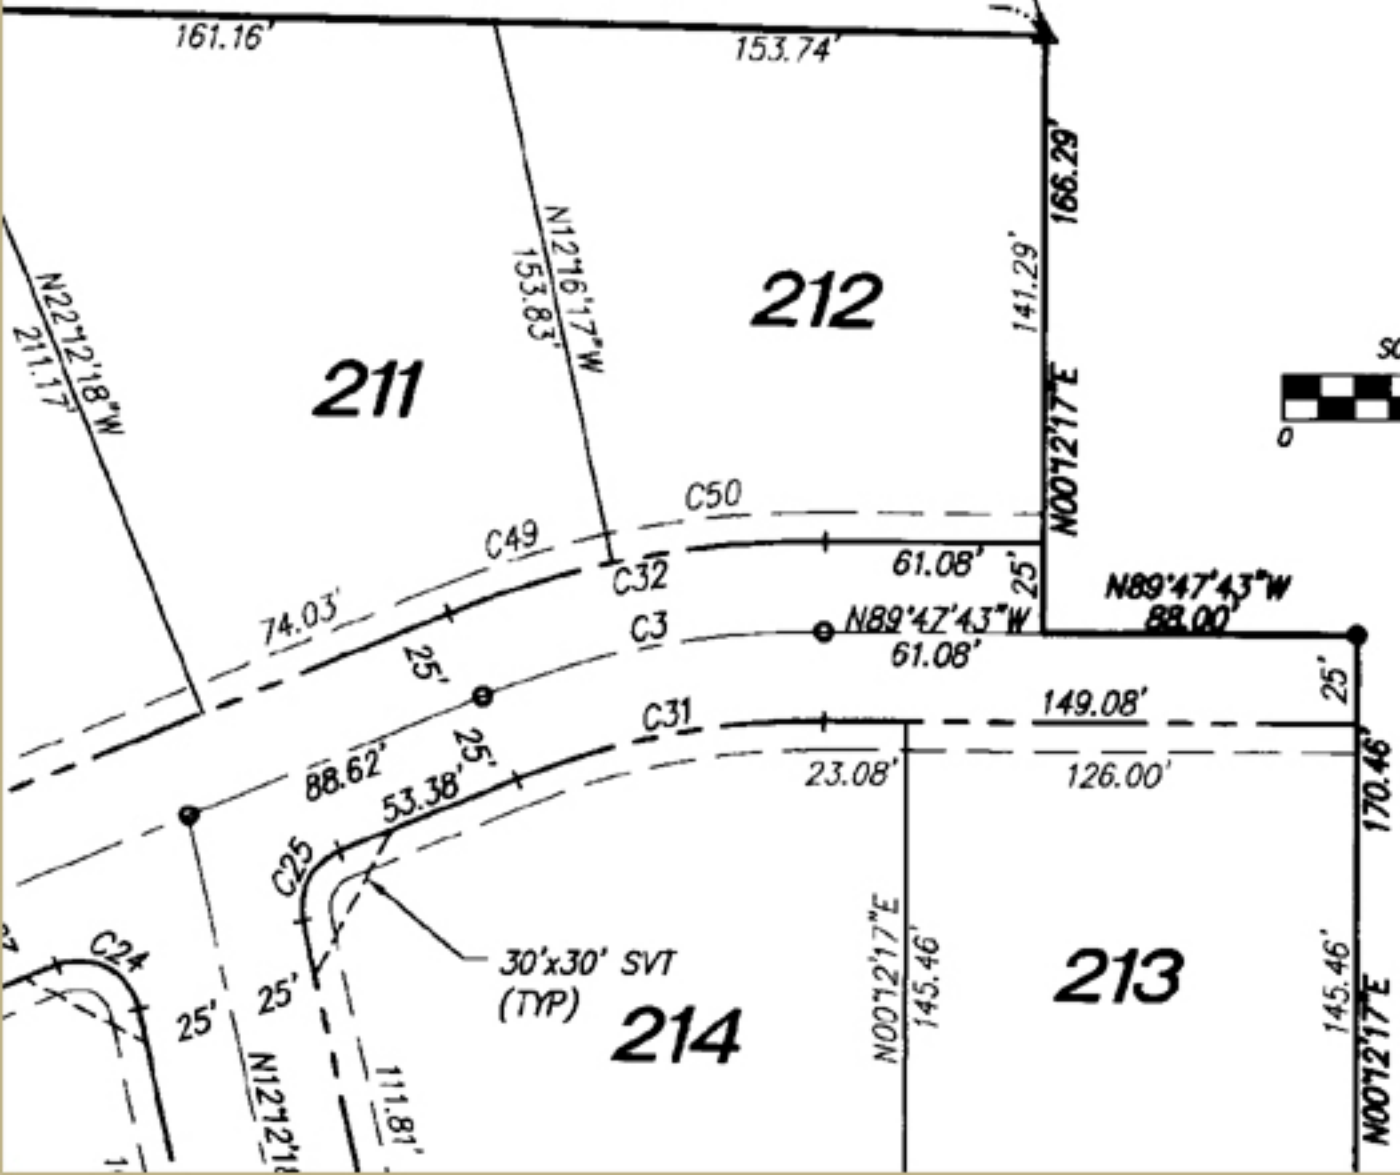

SHIP 15
RESCOTT

NE CORNER MINGUS WEST UNIT 4

SCALE: 1"=50'